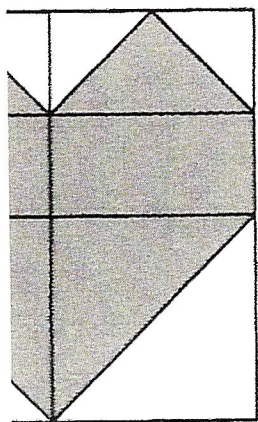

February 2018

white on white
white solid
color
solid or
small print

FOR	CUT	NEED	4"	6"	8"	10"	12"
A	2	4	1 7/8	2 3/8	2 7/8	3 3/8	3 7/8
B	1	2	3 1/4	4 1/4	5 1/4	6 1/4	7 1/4
C	2	2	1 1/2 x 2 1/2	2 x 3 1/2	2 1/2 x 4 1/2	3 x 5 1/2	3 1/2 x 6 1/2
D	1	2	2 7/8	3 7/8	4 7/8	5 7/8	6 7/8
E	1	2	2 7/8	3 7/8	4 7/8	5 7/8	6 7/8

use sizes for 12" block →

sew scant seams

white on white, solid white background

Any color, small, solid or print for Heart

brought to you by

Sally Ashbacher

Diana Fisher

adapted from Quick & Easy Block Tool book