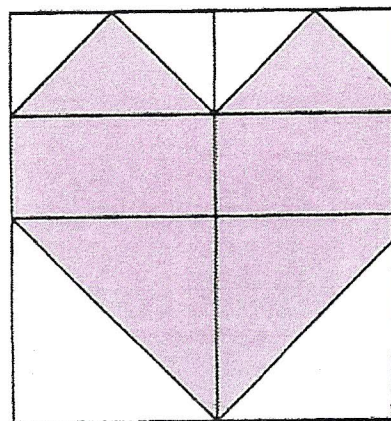

February 2018

white on white
white solid
color
solid or
small print

FOR	CUT	NEED	4"	6"	8"	10"	12"
A	2	4	1 7/8	2 3/8	2 7/8	3 3/8	3 7/8
B	1	2	3 1/4	4 1/4	5 1/4	6 1/4	7 1/4
C	2	2	1 1/2 x 2 1/2	2 x 3 1/2	2 1/2 x 4 1/2	3 x 5 1/2	3 1/2 x 6 1/2
D	1	2	2 7/8	3 7/8	4 7/8	5 7/8	6 7/8
E	1	2	2 7/8	3 7/8	4 7/8	5 7/8	6 7/8

use sizes for 12" block →

sew scant seams

white on white, solid white background

Any color, small, solid or print for Heart

brought to you by

Sally Ashbacher

Diana Fisher

adapted from Quick & Easy Block Tool book