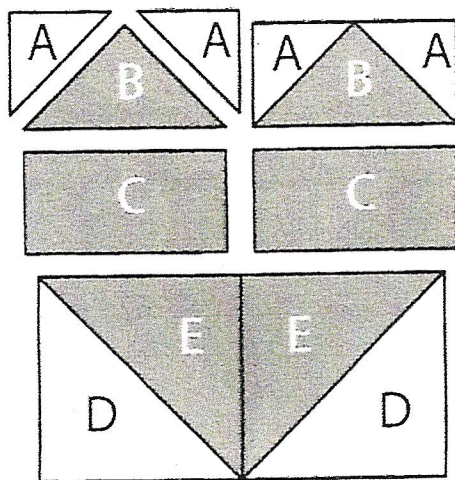

February 2018

white on white
white solid
color
solid or
small print

FOR	CUT	NEED	4"	6"	8"	10"	12"
A	2	4	1 7/8	2 3/8	2 7/8	3 3/8	3 7/8
B	1	2	3 1/4	4 1/4	5 1/4	6 1/4	7 1/4
C	2	2	1 1/2 x 2 1/2	2 x 3 1/2	2 1/2 x 4 1/2	3 x 5 1/2	3 1/2 x 6 1/2
D	1	2	2 7/8	3 7/8	4 7/8	5 7/8	6 7/8
E	1	2	2 7/8	3 7/8	4 7/8	5 7/8	6 7/8

use sizes for 12" block →

sew scant seams

white on white, solid white background

Any color, small, solid or print for Heart

brought to you by

Sally Ashbacher

Diana Fisher

adapted from Quick & Easy Block Tool book